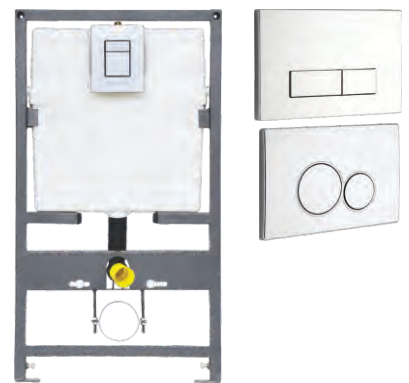

ST-W7-ACC

₹ : 14333/-

Heavy Tank

(Pneumatic Concealed Tank
+Switch) +Frame