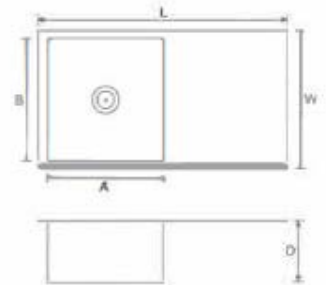

STAINLESS STEEL KITCHEN SINKS