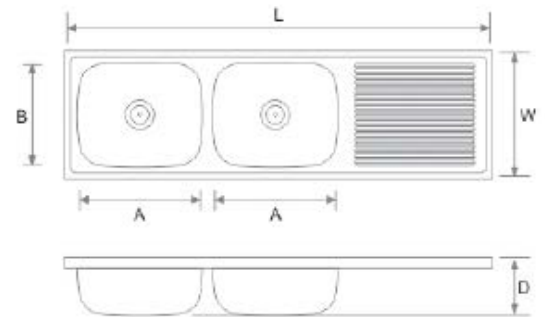

HANDMADE KITCHEN SINK

SOLITAIRE

MODEL CODE	OVERALL SIZE		BOWL SIZE (1)		BOWL SIZE (2)		M.R.P. ₹	
	MM	INCHES	MM	INCHES	MM	INCHES	GLOSS	HAIRLINE
	L x W x D	L x W x D	A x B	A x B	A x B	A x B		
LSDBSDS-01	1143 x 508 x 203	45 x 20 x 8	406 x 356	16 x 14	406 x 356	16 x 14	14105	14505
LSDBSDS-02	1219 x 508 x 203	48 x 20 x 8	406 x 356	16 x 14	406 x 356	16 x 14	14380	14780
LSDBSDS-03	1372 x 457 x 203	54 x 18 x 8	406 x 356	16 x 14	406 x 356	16 x 14	14050	14450
LSDBSDS-04	1702 x 508 x 229	67 x 20 x 9	508 x 406	20 x 16	508 x 406	20 x 16	19030	19430