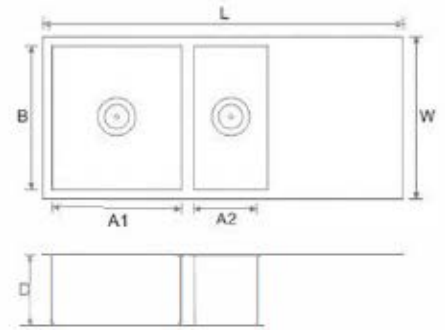

HANDMADE KITCHEN SINK

TRENDY

MODEL CODE	OVERALL SIZE		BOWL SIZE (1)		BOWL SIZE (2)		M.R.P. ₹			
	MM	INCHES	MM	INCHES	MM	INCHES	HAIRLINE SILVER	HAIRLINE GOLD	HAIRLINE ROSE GOLD	HAIRLINE BLACK
	L x W x D	L x W x D	A1 x B	A1 x B	A2 x B	A2 x B				
LFDBSDT-01	1143 x 508 x 228	45 x 20 x 9	432 x 457	17 x 18	292 x 457	11.5 x 18	20500	30500	30500	34500
LFDBSDT-02	1219 x 508 x 228	48 x 20 x 9	483 x 457	19 x 18	330 x 457	13 x 18	24500	34500	34500	38500