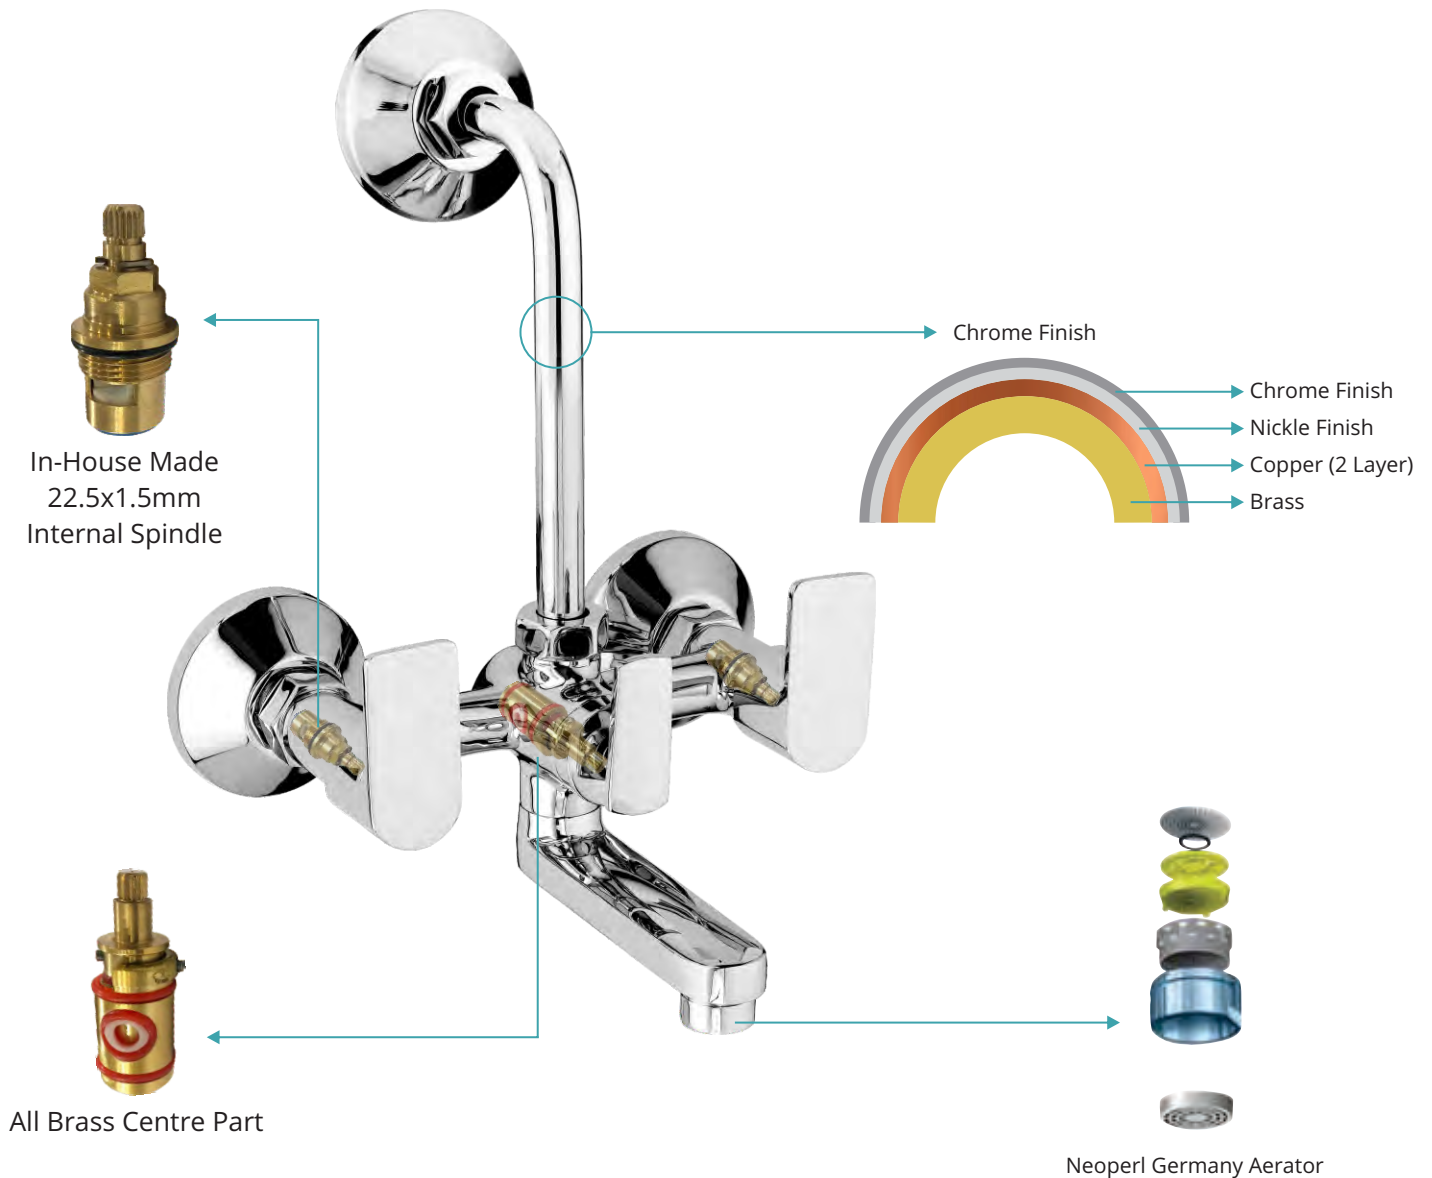

IPM
BATH FITTINGS

FULFILLING YOUR BATHING DESIRES

INDIA MRP LIST

W.E.F : 01.04.2026

Cartridges

- Internal Spindle is the heart of every faucet which we at IPM make in your Own Factory Thus ensuring highest level of quality Control.
- IPM 5 lacs cycle tested to give a longer and trouble free operating life of upto 20 years (considering 60-70 operations per day)
- Wide angle of lever provides ultra comfort and flawless, smooth operation
- Our cartridge spindle is made of brass instead of plastic, to avoid breakage
- Works smoothly even at high temperatures (85 degrees) and in various pressure conditions (0.5 -5 bar)

Cartridges

- The heart of every faucet, the cartridge is responsible for controlling water supply.
- IPM 5 lacs cycle tested to give a longer and trouble free operating life of upto 20 years (considering 60-70 operations per day)
- Wide angle of lever provides ultra comfort and flawless, smooth operation
- Our cartridge spindle is made of brass instead of plastic, to avoid breakage
- Works smoothly even at high temperatures (85 degrees) and in various pressure conditions (0.5 -5 bar)